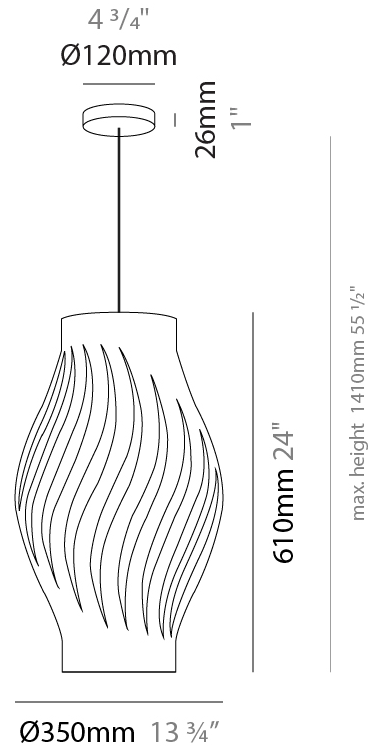

HELIOS LONG SUSPENSION

D61031-

base number   Finish
Options

1. To build a product code in our configurator select the specify button on the base model # product page
2. To build a manual product code on this datasheet choose from the options listed below in blue font and add the suffix to the base model #

GENERAL

Series: Helios
Subseries: Helios Long
Partner: Linea Zero
Division: Design
Installation: Suspension
Product Type: Pendant
Mounting Location: Ceiling
Light Distribution: Downlight

PHYSICAL

Shape: Abstract
Diameter (mm): 350
Diameter (in): 13 3/4"
Height (mm): 610
Height (in): 24
Max. Overall Height (mm): 1410
Max. Overall Height (in): 55 1/2"
Diffuser: Polilux™ Shade - See Finish Options
Fixture Finish: WHI / BLK / PBL / POR / PGN / COP / NGD / PKM / SIL
Fixture Material: Polilux™/ Metal holder
Primary Material: Non-Static Polilux

ELECTRICAL

Number of Lamps: 1
Lamp Type: LED Retrofit
Bulb Included: Bulb Not Included
Max. Wattage Per Lamp (W): 7
Lamp Base: E26
Input Voltage (V): 120
Upon Request: 277Vac / GU24

LED

OPTICAL

RATINGS AND CERTIFICATIONS

Certified By: Certified for North American Standards
IP rating: IP20

PROJECT	_____
TYPE	_____
SPECIFIER	_____
QUANTITY	_____
DATE	_____