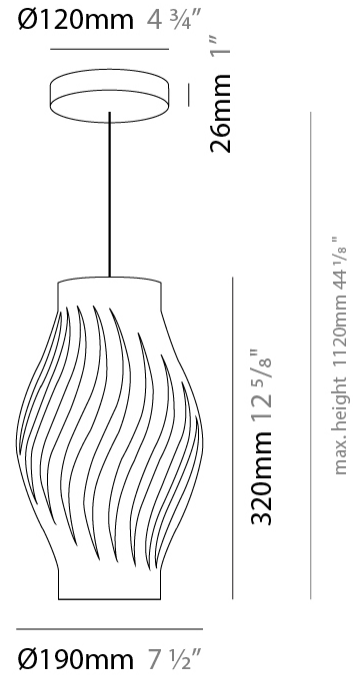

HELIOS LONG SUSPENSION

D61033-

base number   Finish
Options

1. To build a product code in our configurator select the specify button on the base model # product page
2. To build a manual product code on this datasheet choose from the options listed below in blue font and add the suffix to the base model #

GENERAL

Series: Helios
Subseries: Helios Long
Partner: Linea Zero
Division: Design
Installation: Suspension
Product Type: Pendant
Mounting Location: Ceiling
Light Distribution: Downlight

PHYSICAL

Shape: Abstract
Diameter (mm): 190
Diameter (in): 7 1/2"
Height (mm): 320
Height (in): 12 5/8"
Max. Overall Height (mm): 1120
Max. Overall Height (in): 44 1/8"
Diffuser: Polilux™ Shade - See Finish Options
[Fixture Finish: WHI / BLK / PBL / POR / PGN / COP / NGD / PKM / SIL](#)
Fixture Material: Polilux™/ Metal holder
Primary Material: Non-Static Polilux

ELECTRICAL

Number of Lamps: 1
Lamp Type: LED Retrofit
Bulb Included: Bulb Not Included
Max. Wattage Per Lamp (W): 7
Lamp Base: E26
Input Voltage (V): 120
Upon Request: 277Vac / GU24

LED

OPTICAL

RATINGS AND CERTIFICATIONS

Certified By: Certified for North American Standards
IP rating: IP20

PROJECT	_____
TYPE	_____
SPECIFIER	_____
QUANTITY	_____
DATE	_____